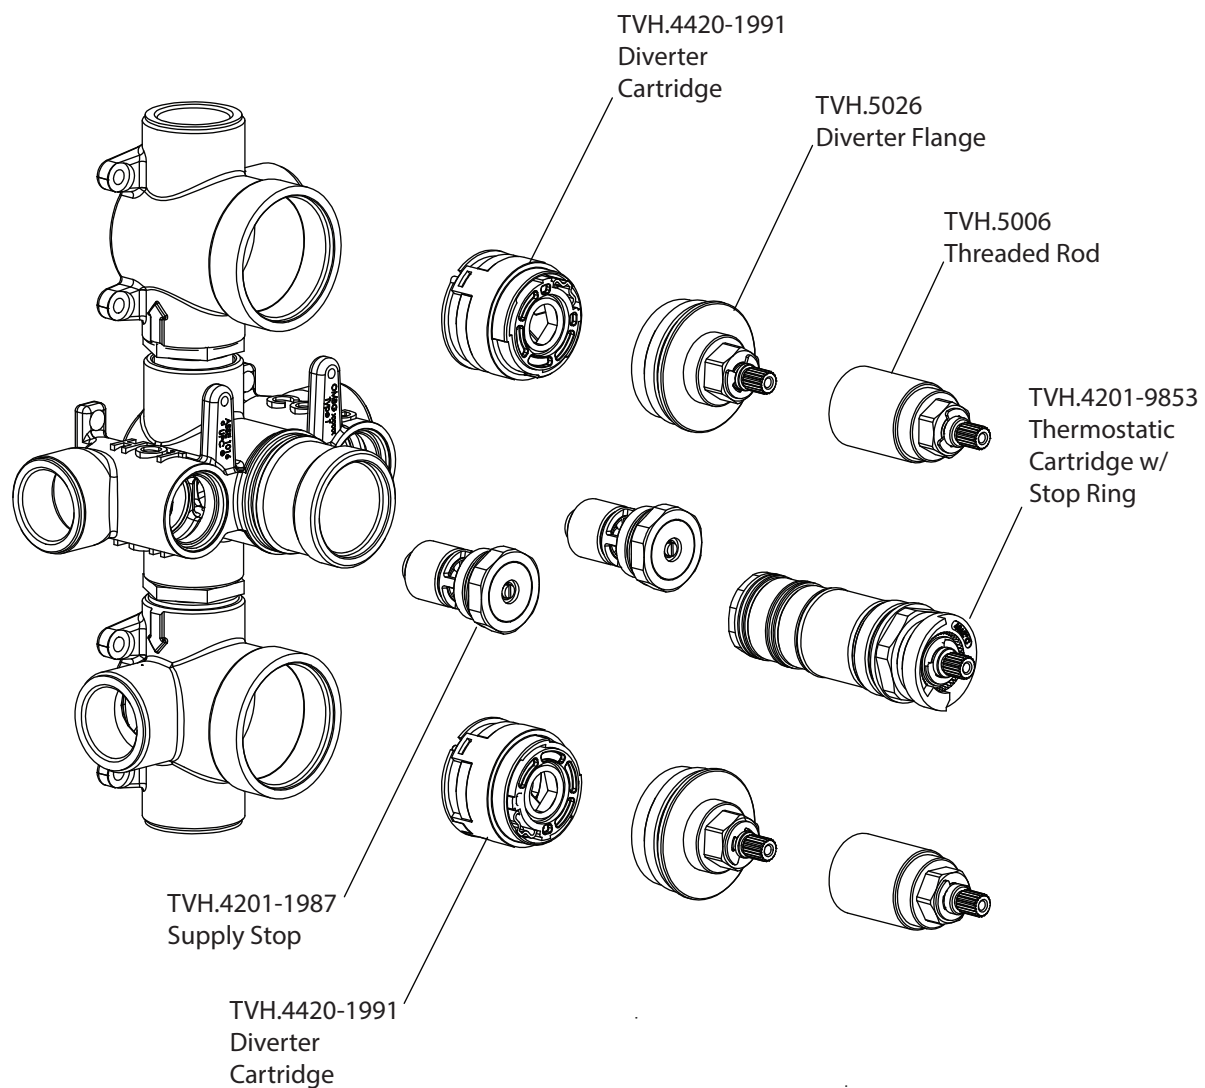

# Product Parts Breakdown

**isenberg**  
innovation+design

TVH.4801

Ver 2.53